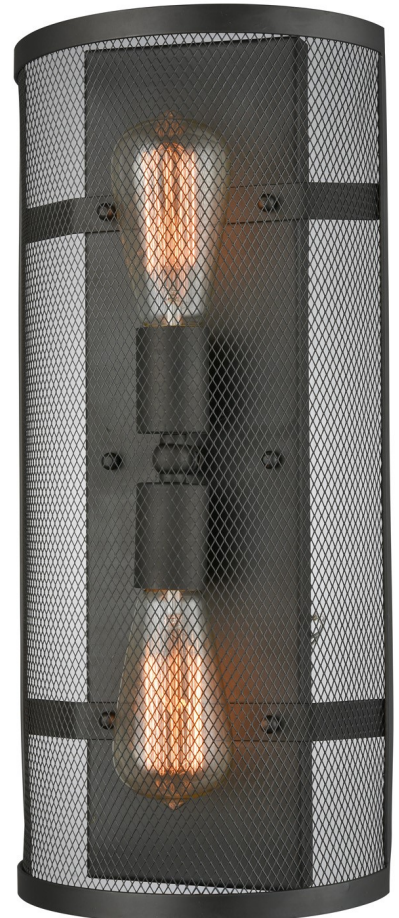

555-2W-OB 8" w x 18" Ht x 4" Ext
2-100 watt rated