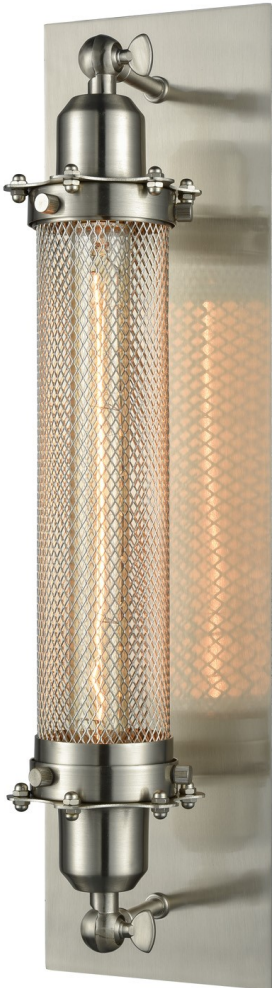

514L-2W-SN

514-L-2W-OB

39" Wide x 6" Ht x 6" Ext

**BULBS NOT INCLUDED
RECOMMEND USING
T-10 13" BULB**

ADA

514L-1W-OB

514L-1W-SN

5" w x 20" Ht x 6" Ext

**ALL PRODUCTS SHOWN ARE
AVAILABLE IN:
OB-OILED RUBBED BRONZE
SN-SATIN BRUSHED NICKEL**

555-2W-SN

555-2W-OB 8" w x 18" Ht x 4" Ext
2-100 watt rated

INNOVATIONS

CREATIVITY MEETS EVOLUTIONARY DESIGN

237-SN-M10
10" w x 25" ht x 21" ext