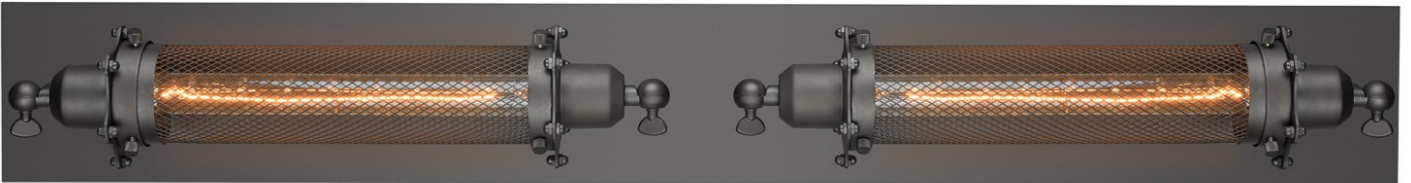

514-L-2W-OB

39" Wide x 6" Ht x 6" Ext

**BULBS NOT INCLUDED
RECOMMEND USING
T-10 13" BULB**

ADA