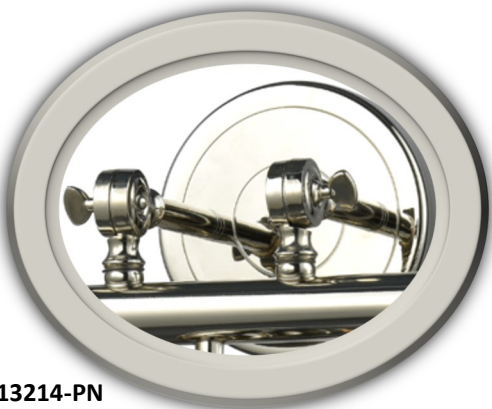

WK-213214-PN

MOUNTING KIT TO CONVERT OUR 213 OR 214 TO A WALL LIGHT