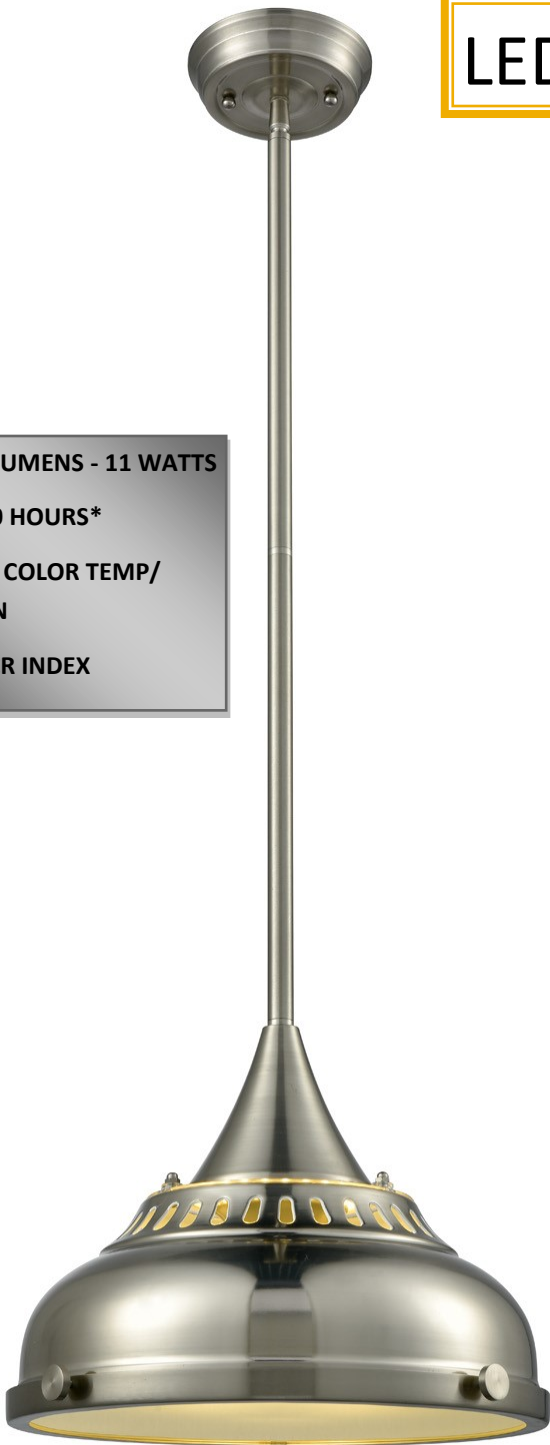

LED

BY

INNOVATIONS

CREATIVITY MEETS EVOLUTIONARY DESIGN

2200 LUMENS - 11 WATTS

40,000 HOURS*

2700K COLOR TEMP/
KELVIN

85— CR INDEX

528-1P-SN

13" Dia x 42" Ht x 9-1/2" Body

3 Stems included—6" +12" +12"