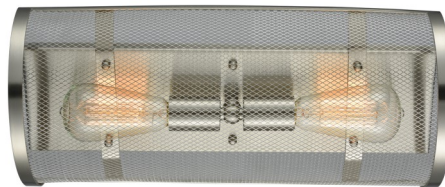

INNOVATIONS

CREATIVITY MEETS EVOLUTIONARY DESIGN

39" Wide x 6" Ht x 6" Ext

**BULBS NOT INCLUDED
RECOMMEND USING
T-10 13" BULB**

ADA

5" w x 20" Ht x 6" Ext

**ALL PRODUCTS SHOWN ARE
AVAILABLE IN:
OB-OILED RUBBED BRONZE
SN-SATIN BRUSHED NICKEL**

555-2W-SN