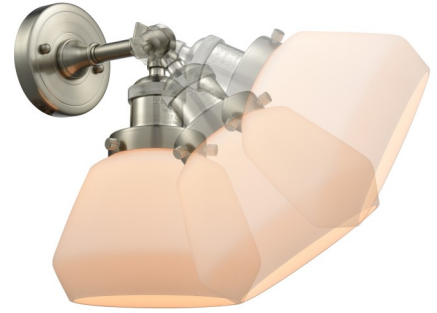

203-SN-G171
Matte Opal Cased Glass

NEW GLASS ADDITIONS ARE AVAILABLE WITH ALL OF OUR MAIN CATALOG HARDWARE OPTIONS IN ALL SEVEN FINISHES LISTED BELOW