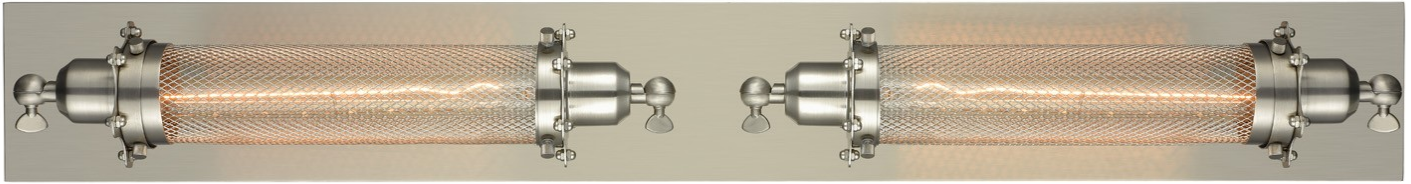

INNOVATIONS

CREATIVITY MEETS EVOLUTIONARY DESIGN

514L-2W-SN