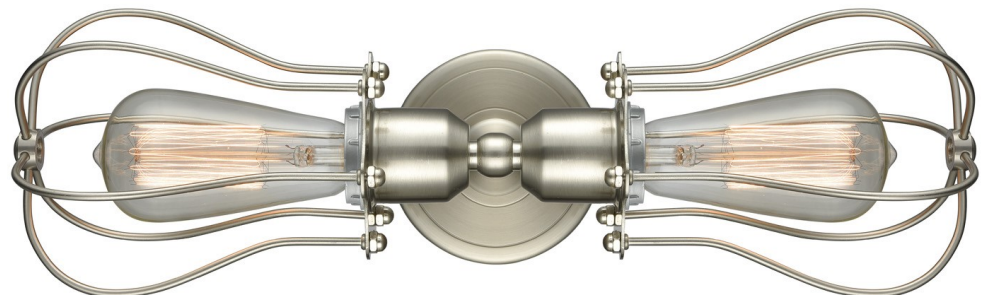

513-2W-SN 18" Wide x 5-1/2" Ht x 6-1/2" Ext

BULBS NOT INCLUDED- 100 WATT RATED

INNOVATIONS LIGHTING -3199 ALBANY POST ROAD- SUITE 148-BUCHANAN, NY 10511 914-734-8076

SALES@INNOVATIONSLIGHTING.COM

WWW.INNOVATIONSLIGHTING.COM