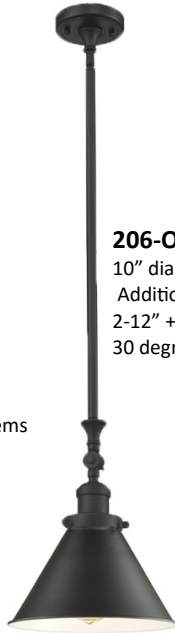

3 way turn key cast socket with molded plug—comes with 7 feet of wire.
Comes with dummy plug for hard wire conversion or ceiling mount.

MAY ALSO BE USED ON ANY OF THESE
GLASS SHADES. 3-1/4" HOLDER.

BULBS NOT INCLUDED— 100 WATT RATED

INNOVATIONS

CREATIVITY MEETS EVOLUTIONARY DESIGN

201F-OB-M11
10" dia x 13" ht

207-OB-M11

203-SN-M10

203-OB-M11
10" dia x 10 ht x 11" ext

201S-SN-M10
10" dia x 11" ht
Additional 2-12" +1-6" stems
30 degree swivel

207-SN-M10
24" dia x 10" ht

208-SN-M10 21" w x 10" ht x 11" ext

206-OB-M11
10" dia x 13" ht
Additional
2-12" + 1-6" heavy stems
30 degree swivel

205-OB-M11 32" w x 10" ht x 11" ext

201C-OB-M11
10" dia x 11" ht -10 feet fabric cord