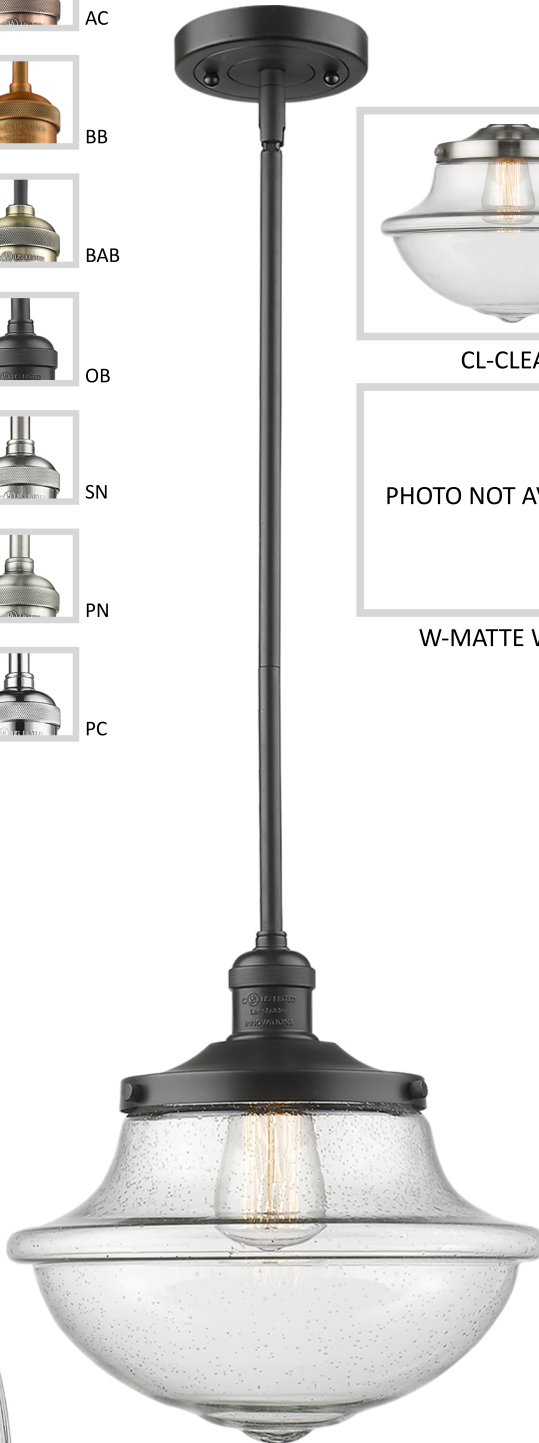

3 1/4" CAST HOLDER
4 1/2" DIA CAST CANOPY

BLACK WITH ANTIQUE
BRASS HARDWARE

6" SEEDY GLASS

ALSO AVAILABLE WITH
G202-CLEAR GLASS

284-3W-BAB-G204 SEEDY
20" DIA x 11 1/2" HT

COMES WITH 10' OF WIRE 6" + 12" + 12" STEM WITH
SWIVEL AND ONE LINK OR CHAIN CAN BE STEM
MOUNTED OR CHAIN HUNG

BLACK WITH POLISHED
NICKEL HARDWARE

6" CLEAR GLASS

ALSO AVAILABLE WITH
G204-SEEDY GLASS

284-3W-BPN-G202 CLEAR
20" DIA x 11 1/2" HT

COMES WITH 10' OF WIRE 6" + 12" + 12" STEM WITH
SWIVEL AND ONE LINK OR CHAIN CAN BE STEM
MOUNTED OR CHAIN HUNG

542-OB-SDY SEEDY
12" DIA x 12" HT

516-1PC-SN-G212 (CORD)
516-1PS-SN-G121 (STEM)
12" DIA x 14" HT

ALL STEM MOUNT FIXTURES ARE SUPPLIED WITH
6" + 12" + 12" STEM SET ALONG WITH 10' OF WIRE

ADDITIONAL STEMS ARE AVAILABLE

90 DEGREE HANG STRAIGHT SWIVEL WITH
4 1/2" STRAIGHT DIA. CAST CANOPY

CAN BE USED ON VAULTED CEILINGS

BULBS NOT INCLUDED- 100 WATT DAMP LOCATION RATED UL/CUL LISTED

ALL STEM MOUNT FIXTURES ARE SUPPLIED WITH 6"+12"+12" STEM SET ALONG WITH 10' OF WIRE