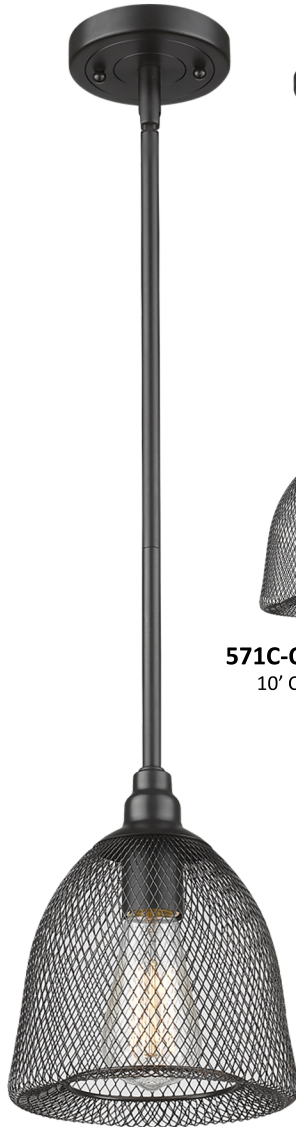

3 1/4" CAST HOLDER
4 1/2" DIA CAST CANOPY

BLACK WITH ANTIQUE
BRASS HARDWARE

6" SEEDY GLASS

ALSO AVAILABLE WITH
G202-CLEAR GLASS

284-3W-BAB-G204 SEEDY
20" DIA x 11 1/2" HT

COMES WITH 10' OF WIRE 6" + 12" + 12" STEM WITH
SWIVEL AND ONE LINK OR CHAIN CAN BE STEM
MOUNTED OR CHAIN HUNG

BLACK WITH POLISHED
NICKEL HARDWARE

6" CLEAR GLASS

ALSO AVAILABLE WITH
G204-SEEDY GLASS

284-3W-BPN-G202 CLEAR
20" DIA x 11 1/2" HT

COMES WITH 10' OF WIRE 6" + 12" + 12" STEM WITH
SWIVEL AND ONE LINK OR CHAIN CAN BE STEM
MOUNTED OR CHAIN HUNG

90 DEGREE HANG STRAIGHT SWIVEL WITH
4 1/2" STRAIGHT DIA. CAST CANOPY

CAN BE USED ON VAULTED CEILINGS

BULBS NOT INCLUDED- 100 WATT DAMP LOCATION RATED UL/CUL LISTED

ALL STEM MOUNT FIXTURES ARE SUPPLIED WITH 6"+12"+12" STEM SET ALONG WITH 10' OF WIRE

ADDITIONAL STEMS ARE AVAILABLE

90 DEGREE HANG STRAIGHT SWIVEL WITH 4 1/2" DIA. CAST CANOPY

CAN BE USED ON VAULTED CEILINGS

570S-OB STEM MOUNT
4 1/2" DIA x 12 1/2" HT

570C-OB CORD MOUNT
10' CORD VERSION

571S-OB STEM MOUNT
7" DIA x 8 1/2" HT