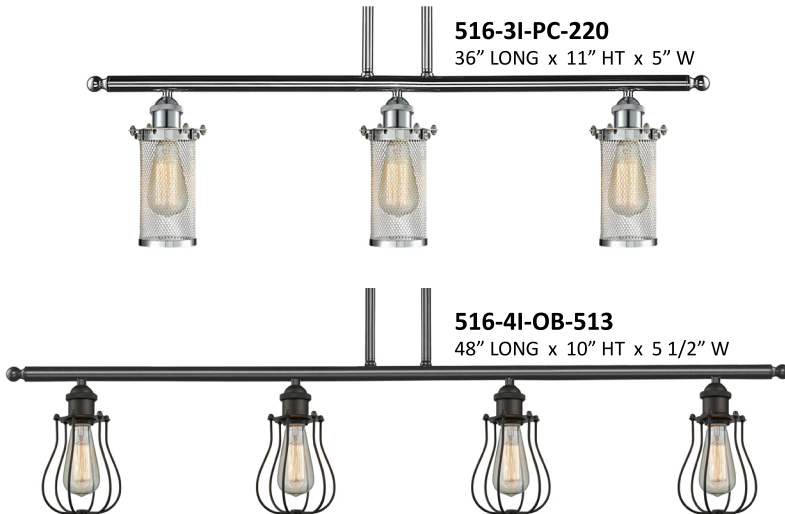

3 1/4" CAST HOLDER
4 1/2" DIA CAST CANOPY

BLACK WITH ANTIQUE
BRASS HARDWARE

6" SEEDY GLASS

ALSO AVAILABLE WITH
G202-CLEAR GLASS

284-3W-BAB-G204 SEEDY
20" DIA x 11 1/2" HT

COMES WITH 10' OF WIRE 6" + 12" + 12" STEM WITH
SWIVEL AND ONE LINK OR CHAIN CAN BE STEM
MOUNTED OR CHAIN HUNG

516-1W-SN-232W
5 1/2" W x 11" HT x 6" EXT

AVAILABLE IN 3 FINISHES

516-2W-PC-220
16" W x 12" HT x 6" EXT

516-3W-OB-513
26" W x 11" HT x 7" EXT

516-4W-SN-232CL
36" W x 12" HT x 6" EXT

516-3I-PC-220
36" LONG x 11" HT x 5" W

516-4I-OB-513
48" LONG x 10" HT x 5 1/2" W

516-1C-PC-513
6 1/2" W x 10" HT

516-1P-OB-220
5" W x 12" HT (10' OF CORD)

BULBS NOT INCLUDED- 100 WATT DAMP LOCATION RATED UL/CUL LISTED

ALL FIXTURES ON PAGE N-9 ARE AVAILABLE WITH YOUR CHOICE OF SHADE IN OB, SN, PC FINISH

BULBS NOT INCLUDED- 100 WATT DAMP LOCATION RATED UL/CUL LISTED

515-1L-BAB-G194
 SEEDY 6" DIA GLASS
 22" HT x 7" W x 10" EXT
 (NOT INCLUDING GLASS)
 3 WAY TURN SWITCH
 SOLID BRASS SWIVEL

515-1L IS AVAILABLE
 WITH ANY GLASS ON
 PAGE 40 CATALOG 2017A