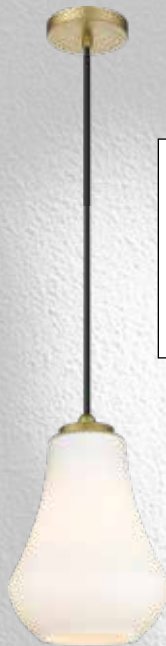

490-1P-BB-G571-7
7" DIA x 9 1/4" H