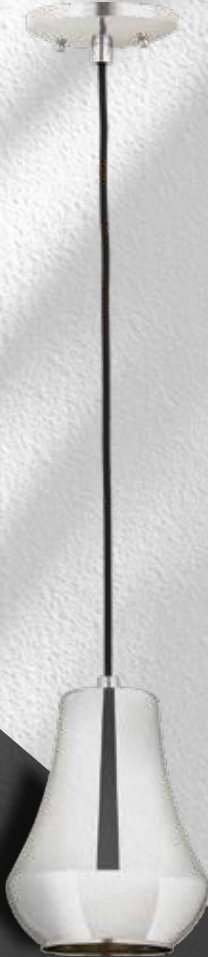

654-1P-PN*-7
7" DIA x 9" H