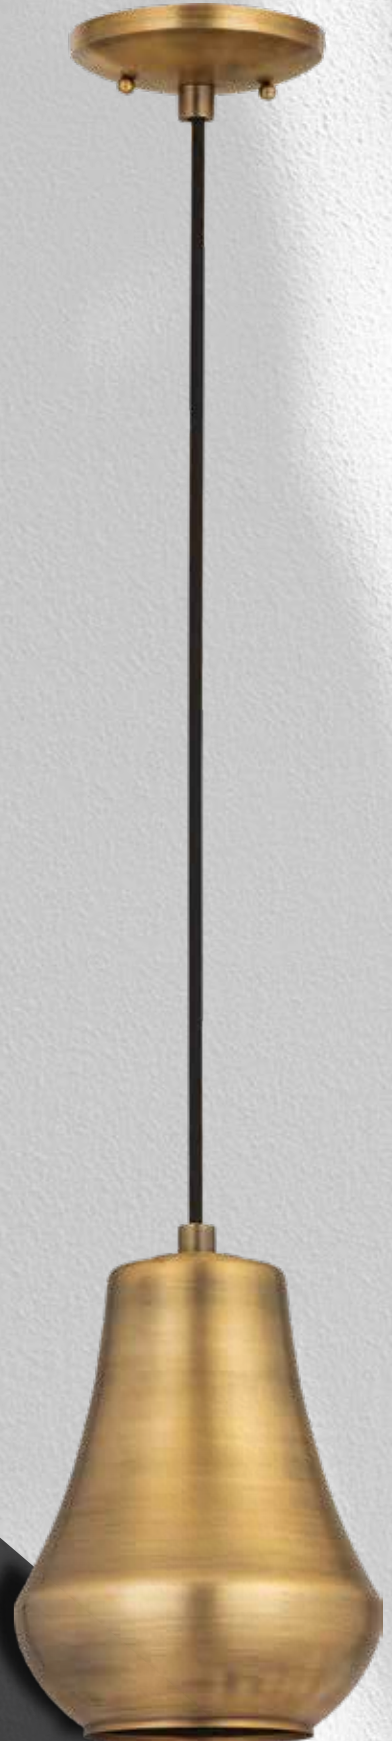

654-1P-BB*-7
7" DIA x 9" H
Fabric Cord Mount

Heavy Metal Spun Shades
5" Diameter Canopy

AL-27

*AVAILABLE IN

5

FINISHES

100 WATT DAMP LOCATION RATED UL/CUL LISTED
LED AND INCANDESCENT BULBS SOLD SEPARATELY. See page 30 for bulb options.