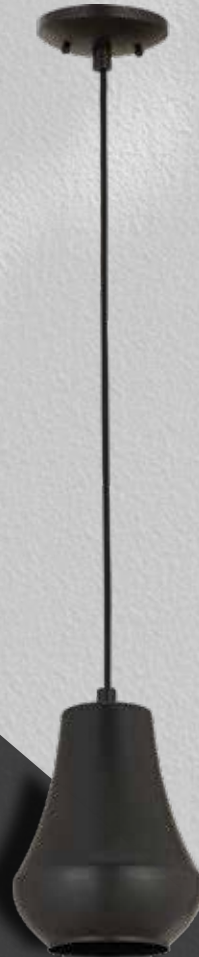

654-1P-BK*-7
7" DIA x 9" H