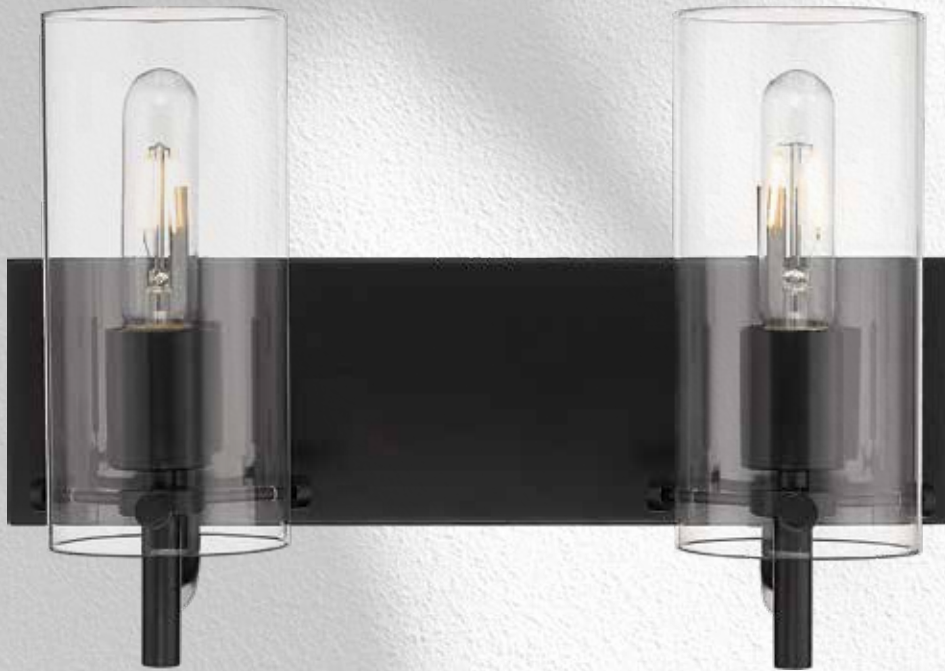

AL-1

AVAILABLE IN

1

FINISH

100 WATT DAMP LOCATION RATED UL/CUL LISTED
LED AND INCANDESCENT BULBS SOLD SEPARATELY. See page 30 for bulb options.

CONCORD Collection

3 GLASS CHOICES - 6"

341-2W-BK-G124-6
16" W x 10 1/2" H x 7 1/2" EXT
Shown with BB-60-A19

AVAILABLE IN

1

FINISH

100 WATT DAMP LOCATION RATED UL/CUL LISTED
LED AND INCANDESCENT BULBS SOLD SEPARATELY. See page 30 for bulb options.

PRESS Collection

MATTE BLACK

352-2W-BK-CL
16" W x 10 1/2" H x 6 3/4" EXT
Shown with BB-10T-LED

352-3W-BK-CL
24" W x 10 1/2" H x 6 3/4" EXT
Shown with BB-10T-LED

352-6W-BK-CL
42" W x 10 1/2" H x 6 3/4" EXT
Shown with BB-10T-LED

4" Diameter Clear Glass

100 WATT DAMP LOCATION RATED UL/CUL LISTED
LED AND INCANDESCENT BULBS SOLD SEPARATELY. See page 30 for bulb options.