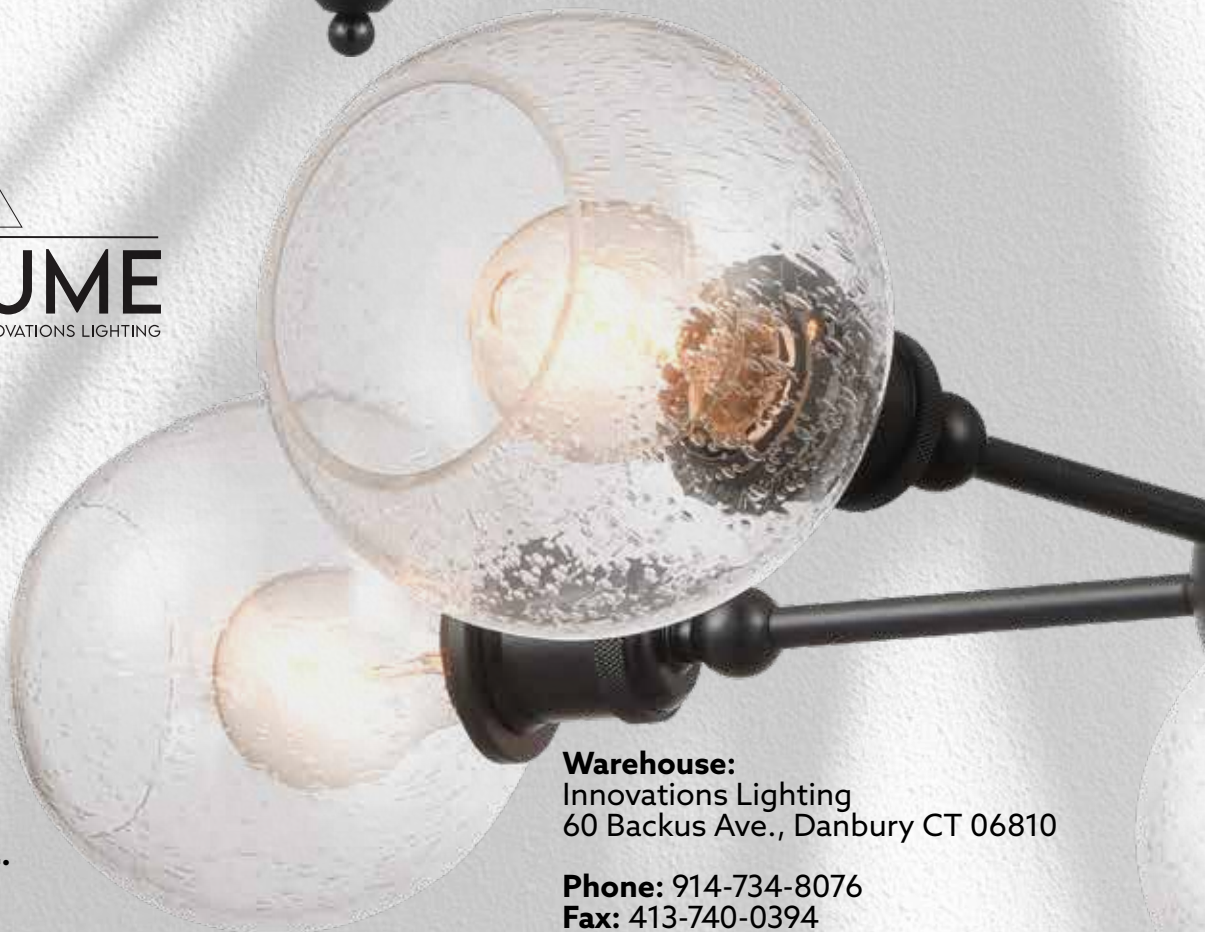

Innovations Lighting LLC.
All Designs Copyrighted

Office:
Innovations Lighting
8 John Walsh Blvd.
Suite 318
Peekskill, NY 10566

Warehouse:
Innovations Lighting
60 Backus Ave., Danbury CT 06810

Phone: 914-734-8076
Fax: 413-740-0394

Sales@innovationslighting.com
www.innovationslighting.com

CATALOG AL

$3