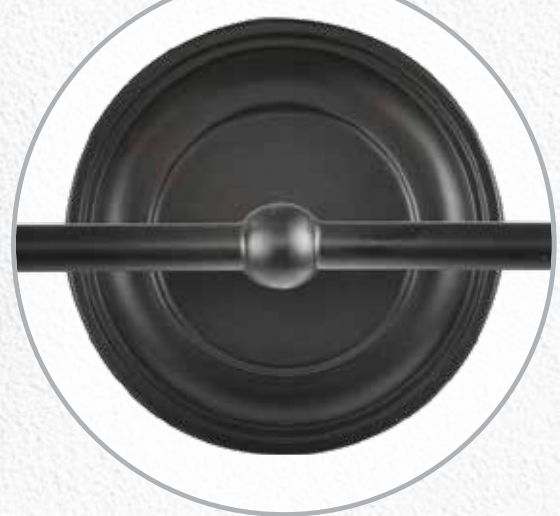

BACKPLATE Detail

341-3W-BK-G121-6
24" W x 10 1/2" H x 7 1/2" EXT
Shown with BB-60-A19