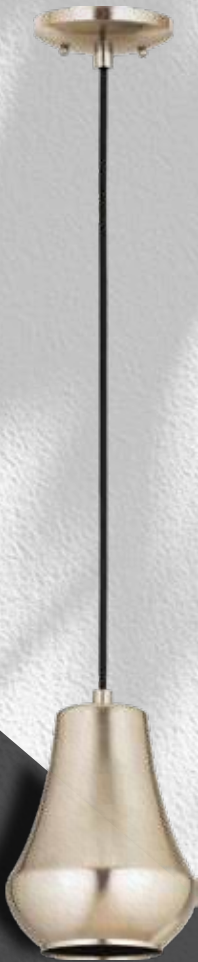

AL-26

HARTFORD Collection

BRUSHED BRASS

MATTE BLACK

POLISHED NICKEL

SATIN GOLD

SATIN NICKEL

654-1P-SN*-7
7" DIA x 9" H