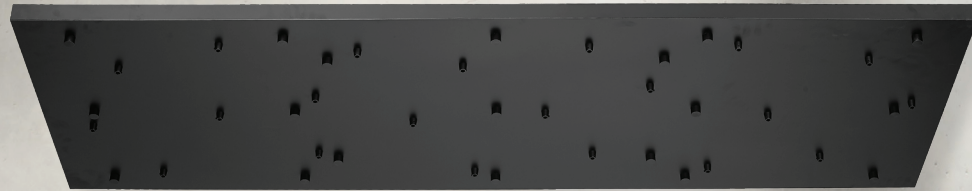

← 34" →

132-BK
 32" D x 1-1/2" H
 13 Ports
 Round Canopy
 Weight: 95 Lbs.
 HEAVY METAL

← 54" →

154-BK
 54" L x 24" W x 1-1/2" H
 13 Ports
 Linear Canopy
 Weight: 114 Lbs.
 HEAVY METAL

← 72" →

172-BK
 72" L x 24" W x 1-1/2" H
 21 Ports
 Linear Canopy
 Weight: 188 Lbs.
 HEAVY METAL