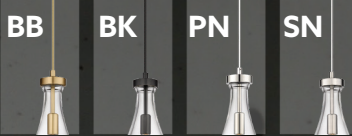

160BK-451-1P-BK*-G451-5SM-20
Light Smoke Glass
65" DIA x Adjustable Height
Shown with BB-8T-LED Bulbs

2 GLASS
CHOICES:
G451-5

CL

Clear

SM

Light Smoke

MIX & MATCH
Any Finish Glass Shade
Any Finish Hardware

BB • Brushed Brass

BK • Matte Black

PN • Polished Nickel

SN • Satin Nickel

2

*AVAILABLE IN 4 FINISHES

60 WATT DAMP LOCATION RATED UL/CUL LISTED
LED BULBS SOLD SEPARATELY. MEDIUM BASE SOCKET

Owego Multi-Ports

GRACEFUL DESIGN UTILIZING HEAVY THICK GLASS

2 GLASS
CHOICES:
G451-5

CL

Clear

SM

Light Smoke

MIX & MATCH
Any Finish Glass Shade
Any Finish Hardware

Canopies come in BK only

Cord + Sockets are
available in 4 finishes

172BK-451-1P-BK*-G451-5CL-20
Clear Glass
78 L x 29" W x Adjustable Height
Shown with BB-8T-LED Bulbs

154BK-451-1P-BK*-G451-5SM-20
Light Smoke Glass
59" L x 29" W x Adjustable Height
Shown with BB-8T-LED Bulbs