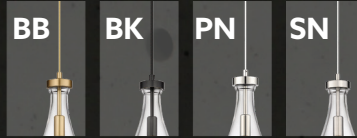

INNOVATIONS LIGHTING

CREATIVITY MEETS EVOLUTIONARY DESIGN[®]

Over Sized Pans
January 2024

Owego Multi-Ports

GRACEFUL DESIGN UTILIZING HEAVY THICK GLASS

Canopies come in BK only

Cord + Sockets are available in 4 finishes

132BK-451-1P-BB*-G451-5CL-20
Clear Glass
34" DIA x Adjustable Height
Shown with BB-8T-LED Bulbs

HAND
BLOWN
GLASS

10' of wire

148BK-451-1P-BK*-G451-5CL-20
Clear Glass
53" DIA x Adjustable Height
Shown with BB-8T-LED Bulbs

160BK-451-1P-BK*-G451-5SM-20
Light Smoke Glass
65" DIA x Adjustable Height
Shown with BB-8T-LED Bulbs

2 GLASS
CHOICES:
G451-5

CL

Clear

SM

Light Smoke

MIX & MATCH
Any Finish Glass Shade
Any Finish Hardware

BB • Brushed Brass

BK • Matte Black

PN • Polished Nickel

SN • Satin Nickel

2

*AVAILABLE IN 4 FINISHES

60 WATT DAMP LOCATION RATED UL/CUL LISTED
LED BULBS SOLD SEPARATELY. MEDIUM BASE SOCKET

Owego Multi-Ports

GRACEFUL DESIGN UTILIZING HEAVY THICK GLASS