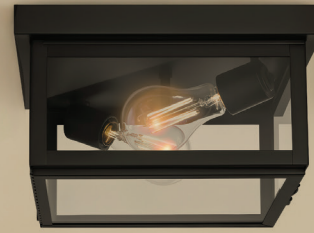

91122-BK-CL

THE BRANFORD COLLECTION offers a refined approach to flush mount lighting with clean lines and hand-finished frames. Its understated design provides soft, even illumination without overwhelming a space. Available in multiple shapes and finishes, it proves that functional lighting can be both timeless and elegant.

GLASS CHOICES:

AB **BK** **BZ** **DB** **GM** **VG** LIMITED LIFETIME WARRANTY **Solid Brass Fixtures**

*AVAILABLE IN **6** FINISHES OD-31

ACCESSORIES AVAILABLE. SEE PAGES OD-36-37.
DAMP LOCATION RATED UL LISTED.
MEDIUM BASE SOCKET. BULBS SOLD SEPARATELY.